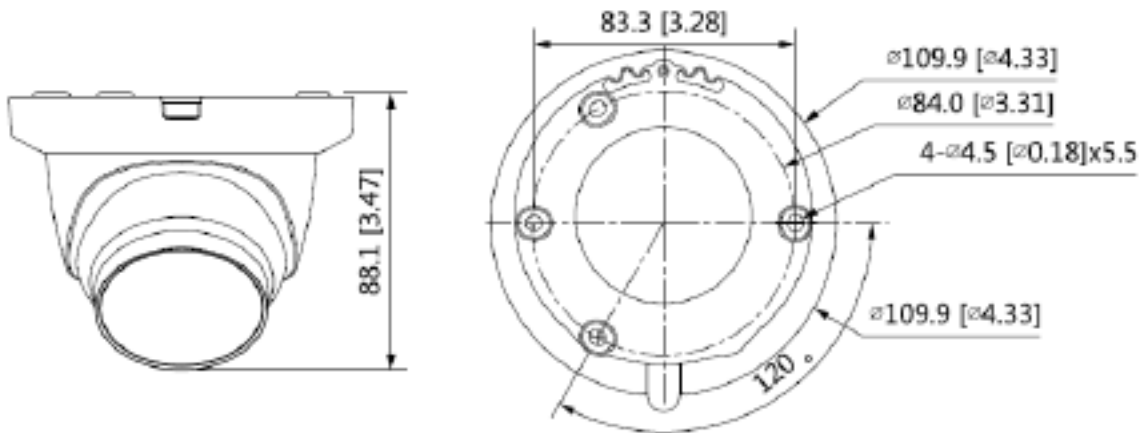

INSTO5IRUF

5MP Starlight HD over Coax
Universal Eyeball Camera

Product Specification